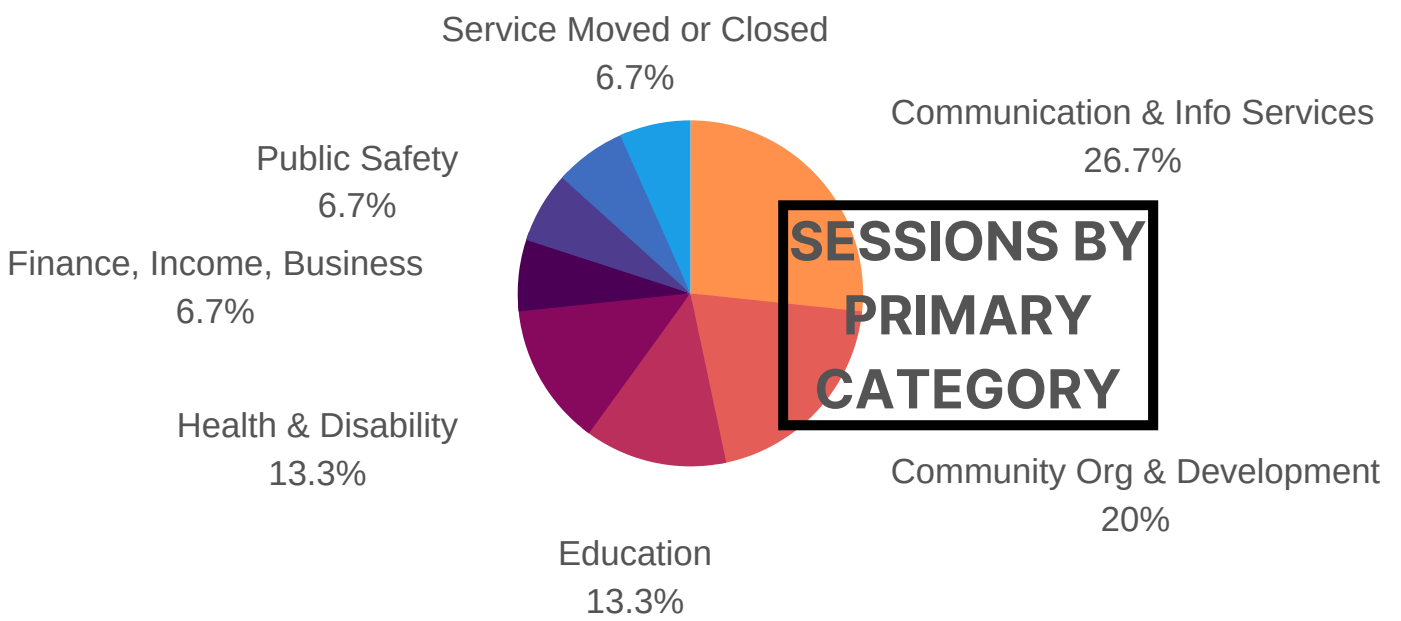

ANANGU PITJANTJATJARA YANKUNYTJATJARA

WHAT ARE OUR COMMUNITY NEEDS?

462 SESSIONS 1 JULY 2020 - 30 JUNE 2021

TOP LANDING PAGES