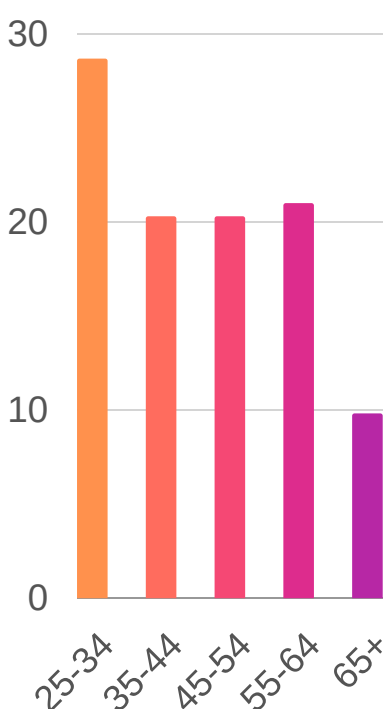

WHO ARE OUR USERS?

AGE