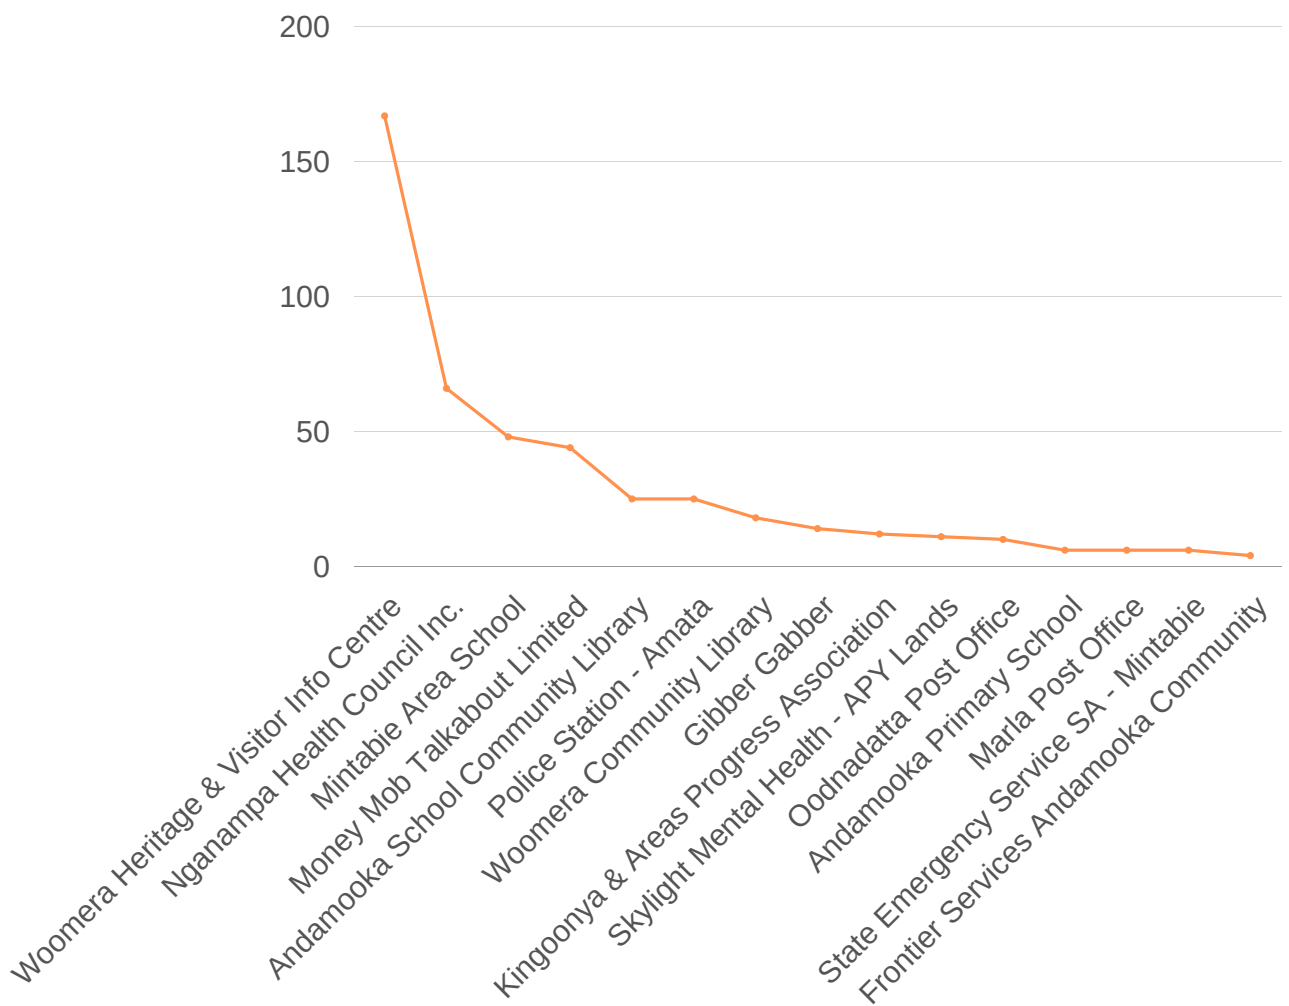

## WHAT ARE OUR COMMUNITY NEEDS?

462 SESSIONS 1 JULY 2020 - 30 JUNE 2021

### TOP LANDING PAGES