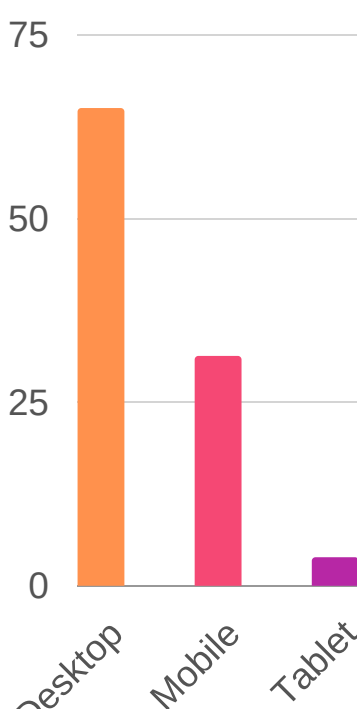

ANANGU PITJANTJATJARA YANKUNYTJATJARA

WHAT ARE OUR COMMUNITY NEEDS?

462 SESSIONS 1 JULY 2020 - 30 JUNE 2021

TOP LANDING PAGES

WHO ARE OUR USERS?

DEVICE